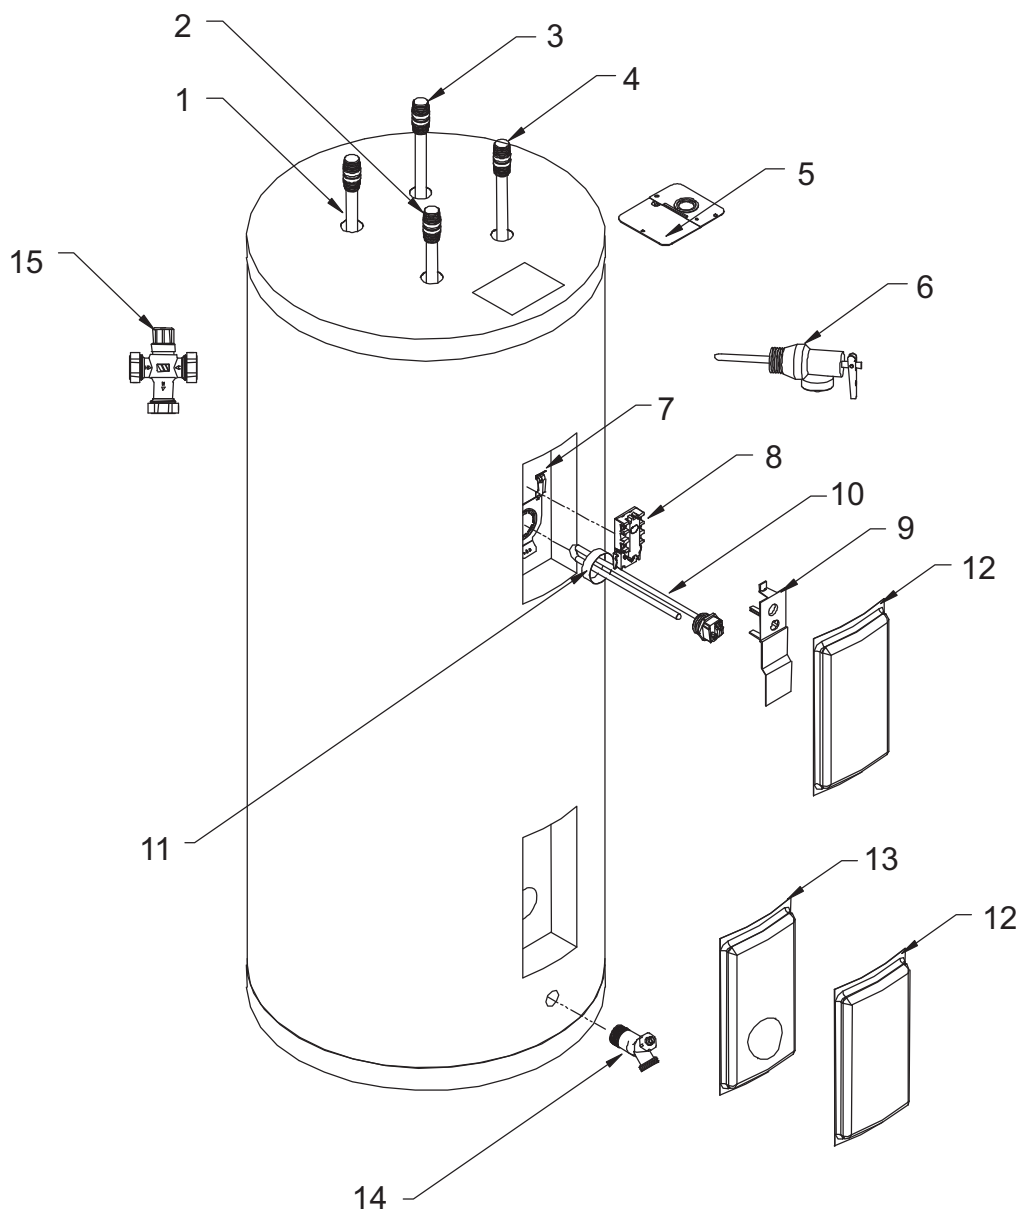

## Residential Sun Saver Water Heater FTA 066, 082, 120

ITEM	DESCRIPTION	MODEL NUMBERS / PART NUMBERS		
		FTA066K	FTA082K	FTA120K
1	ANODE, MAGNESIUM	WTR10069	WTR10069	WTR10070
1	ANODE, ALUMINUM	WTR10071	WTR10071	WTR10072
2	DIPTUBE, PUMP SUCTION	WTR10073	WTR10073	WTR10074
3	DIPTUBE, COLLECTOR RETURN	WTR1089	WTR1089	WTR10075
4	DIPTUBE, COLD WATER INLET	WTR1018	WTR1018	WTR10067
5	COVER JUNCTION BOX	JKT1202	JKT1202	JKT1202
6	T & P VALVE	RLV1002	RLV1002	RLV1002
7	THERMOSTAT MOUNTING BRACKET	TST1074	TST1074	TST1074
8	THERMOSTAT	TST1122	TST1122	TST1122
9	THERMOSTAT PROTECTOR	TST1102	TST1102	TST1102
10	ELEMENT 240V / 4500W	ELE1408	ELE1408	ELE1408
11	ELEMENT GASKET	GKT2513	GKT2513	GKT2513
12	ACCESS COVER	JKT1201	JKT1201	JKT1201
13	ACCESS COVER W/COLLECTOR SUPPLY OPENING	--	JKT10027	JKT10027
14	DRAIN VALVE	DRV2508	DRV2508	DRV2508
15	MIXING VALVE (OPTIONAL)	VAL1000	VAL1000	VAL1000